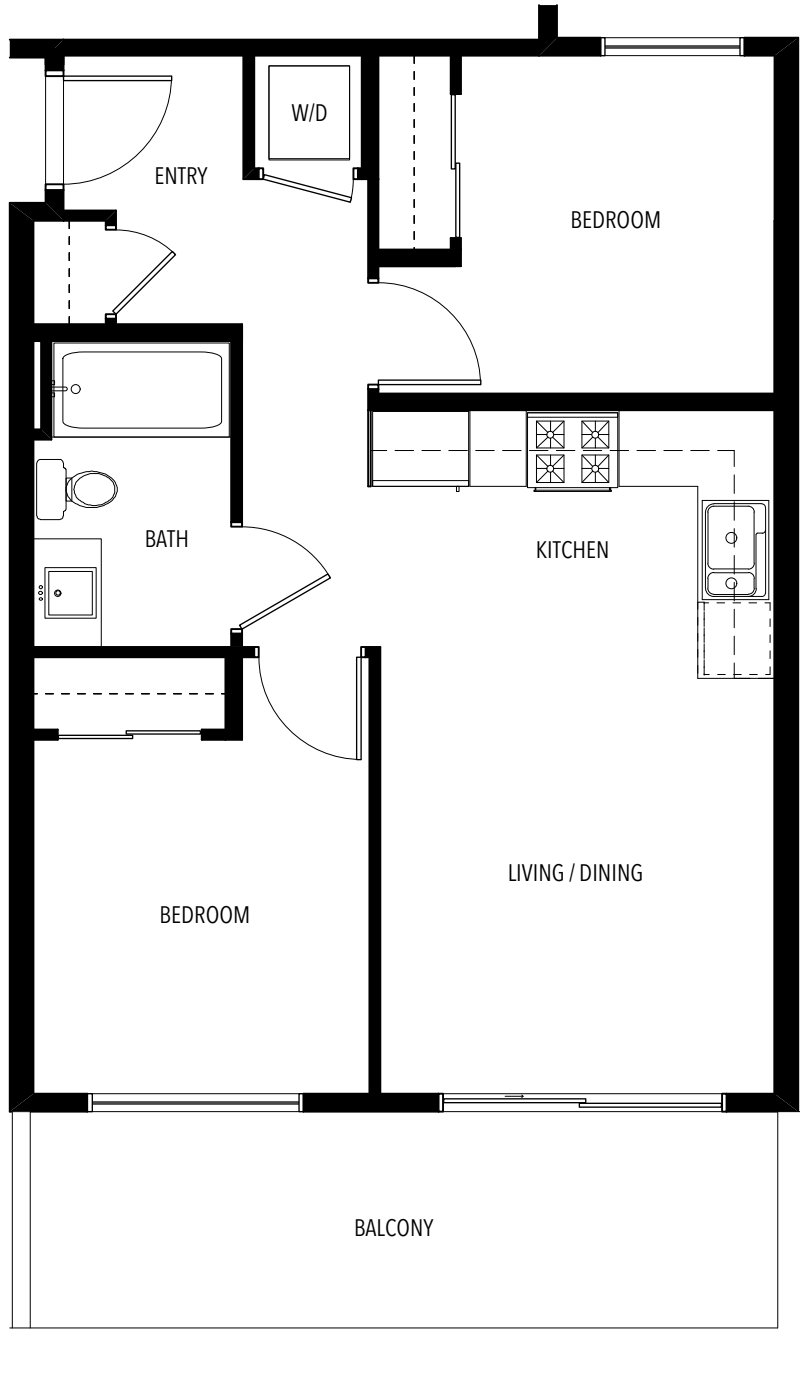

# UNIT C3

JR 2 BEDROOM, 1 BATH

LIVING 703 SF

EXTERIOR 140 SF

388

KASLO

EAST VILLAGE RENTAL APARTMENTS

LEVEL 5

# UNIT C6

JR 2 BEDROOM, 1 BATH

LIVING 661 SF

EXTERIOR 40 - 127 SF

388

KASLO

EAST VILLAGE RENTAL APARTMENTS

LEVEL 5

LEVEL 6

\*Layouts, sizes and specifications are approximate only and subject to change without notice. E.&O.E.