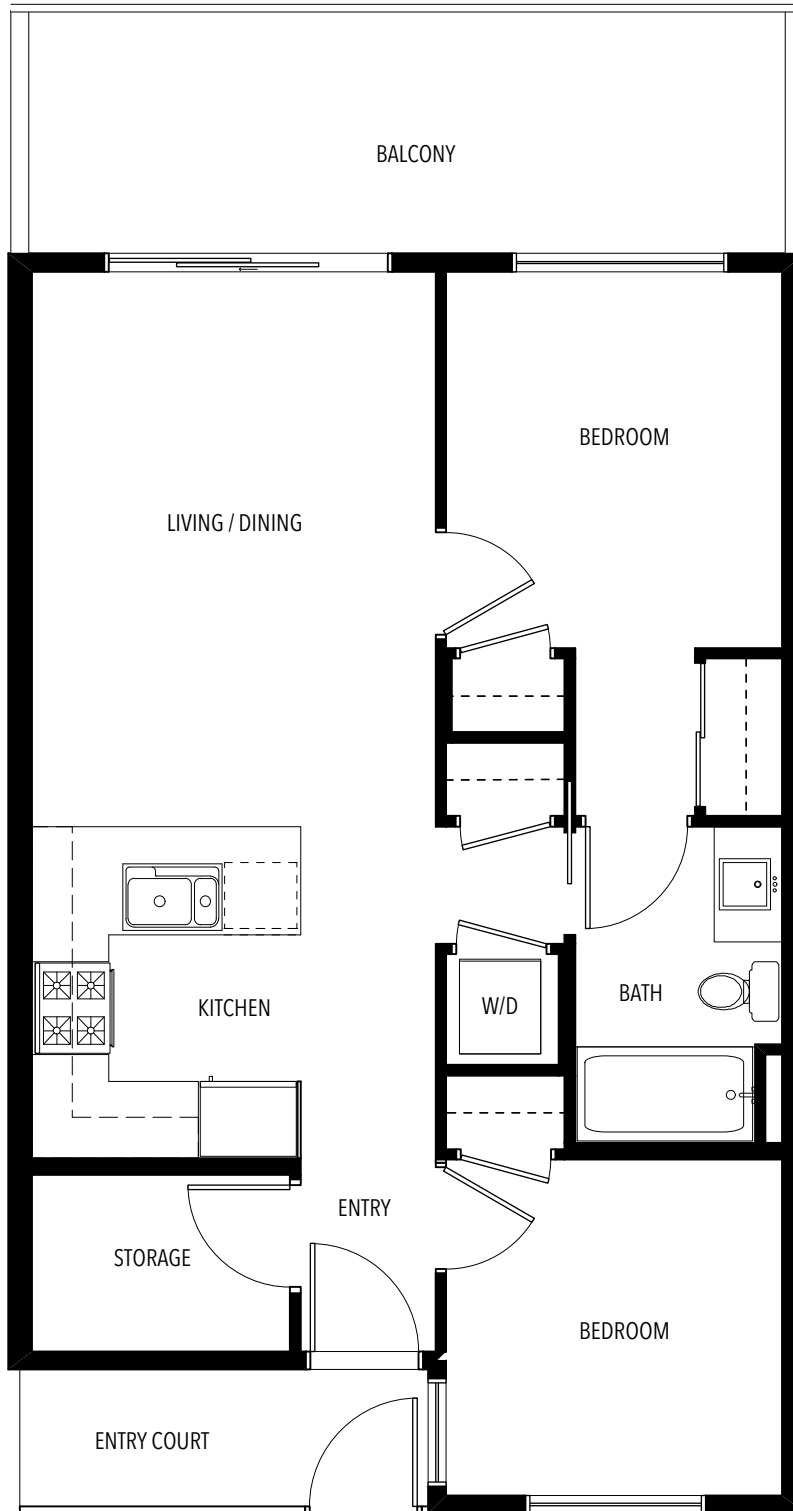

# UNIT C3

JR 2 BEDROOM, 1 BATH

LIVING 703 SF

EXTERIOR 140 SF

388

KASLO

EAST VILLAGE RENTAL APARTMENTS

LEVEL 5

\*Layouts, sizes and specifications are approximate only and subject to change without notice. E.&O.E.

# UNIT C6

JR 2 BEDROOM, 1 BATH

LIVING 661 SF

EXTERIOR 40 - 127 SF

388

KASLO

EAST VILLAGE RENTAL APARTMENTS

LEVEL 5