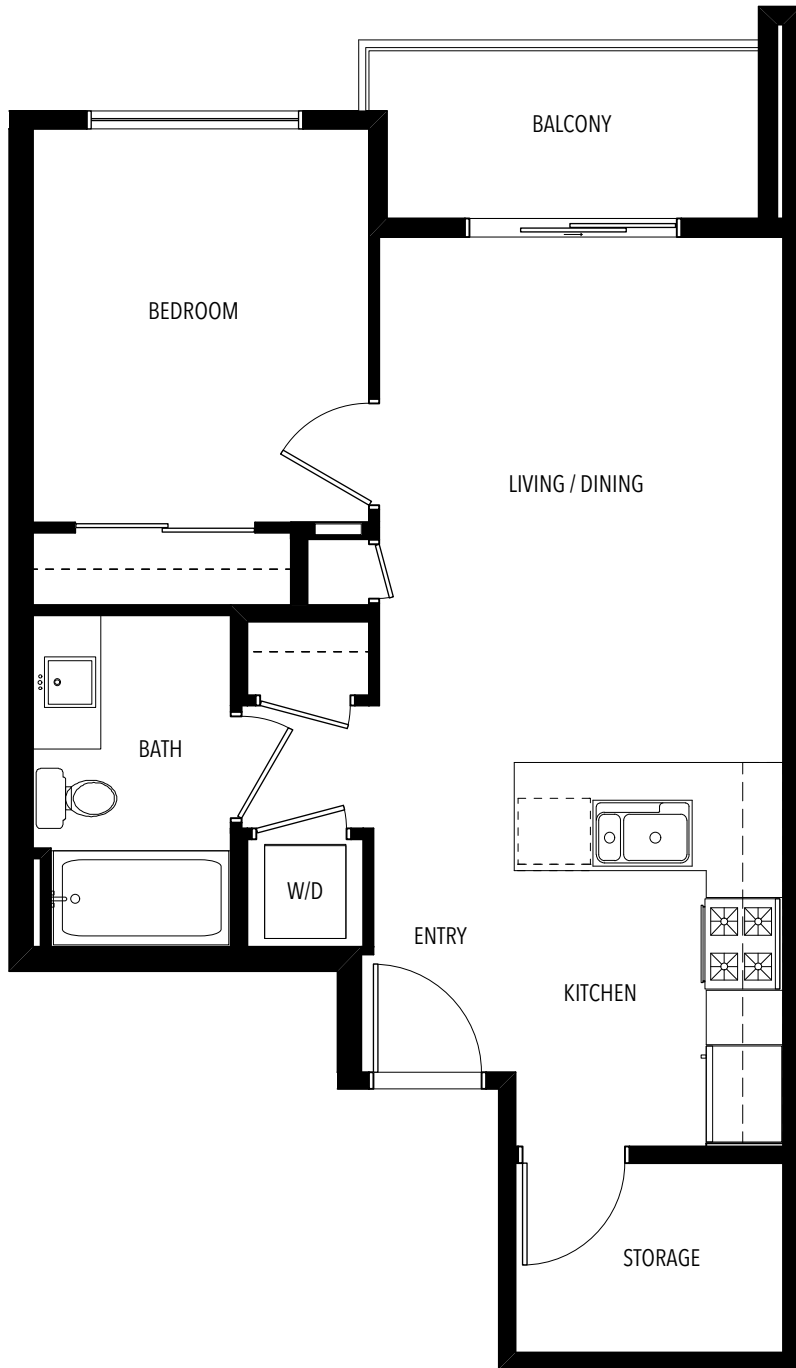

# UNIT A6

1 BEDROOM  
LIVING 636 SF  
EXTERIOR 65 - 259 SF

388

KASLO

EAST VILLAGE RENTAL APARTMENTS

\*Layouts, sizes and specifications are approximate only and subject to change without notice. E.&O.E.

LEVELS 2-4

LEVEL 5

# UNIT A7

1 BEDROOM  
LIVING 577 SF  
EXTERIOR 49 - 175 SF

388

KASLO

EAST VILLAGE RENTAL APARTMENTS

\*Layouts, sizes and specifications are approximate only and subject to change without notice. E.&O.E.

LEVELS 2-4