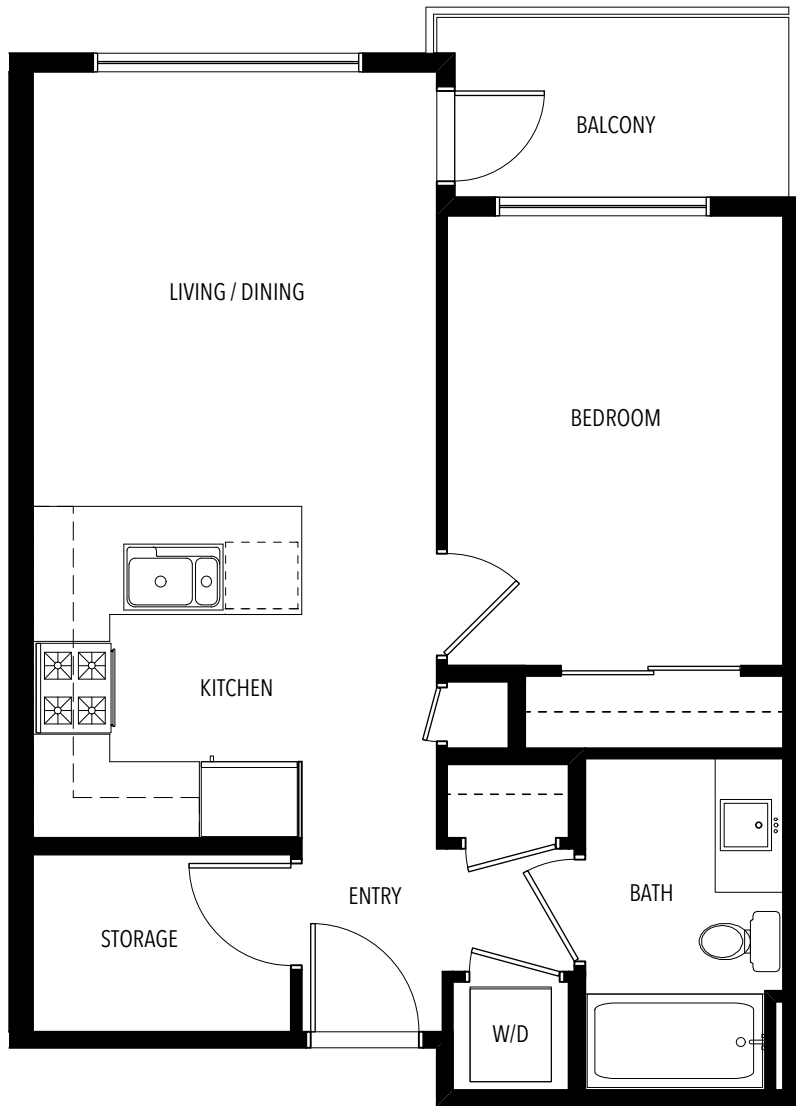

# UNIT A3

1 BEDROOM

LIVING 568 SF

EXTERIOR 38 - 47 SF

388

KASLO

EAST VILLAGE RENTAL APARTMENTS

\*Layouts, sizes and specifications are approximate only and subject to change without notice. E.&O.E.

# UNIT A5

1 BEDROOM

LIVING 645 SF

EXTERIOR 73 - 82 SF

388

KASLO

EAST VILLAGE RENTAL APARTMENTS

\*Layouts, sizes and specifications are approximate only and subject to change without notice. E.&O.E.