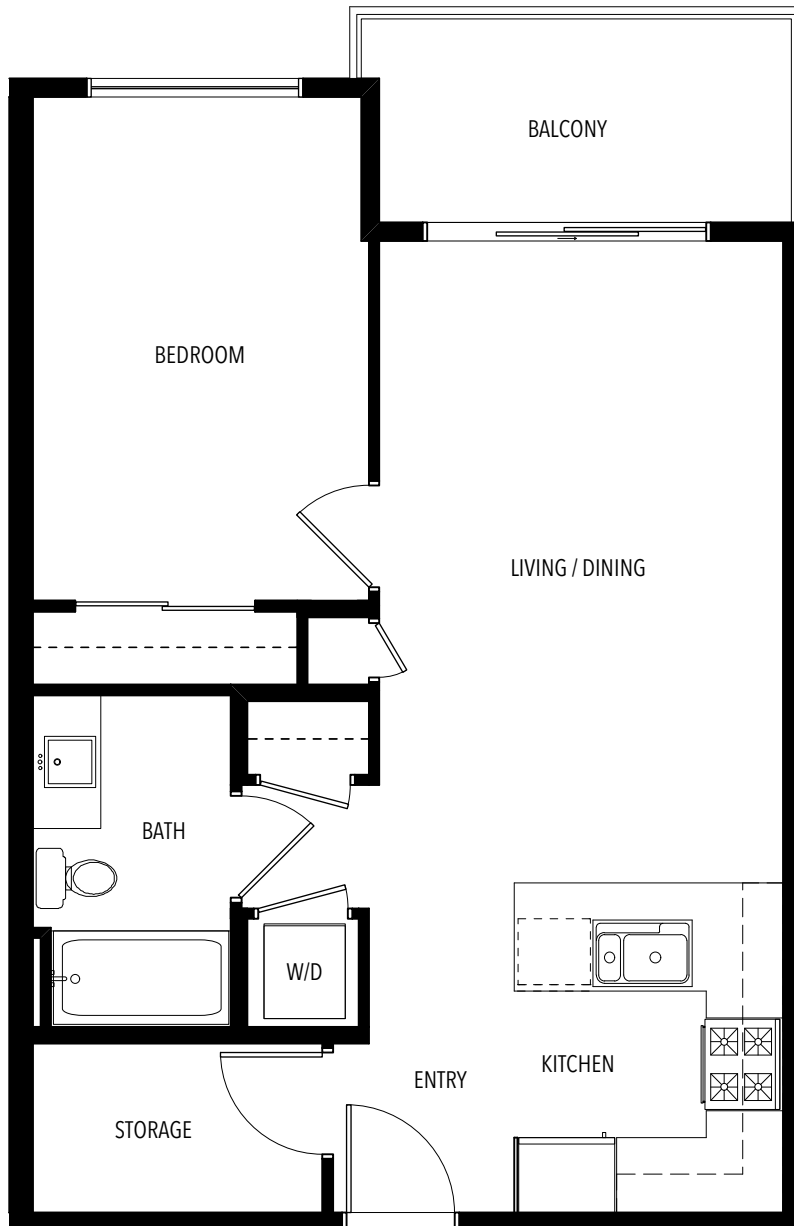

# UNIT A5

1 BEDROOM

LIVING 645 SF

EXTERIOR 73 - 82 SF

388

KASLO

EAST VILLAGE RENTAL APARTMENTS

\*Layouts, sizes and specifications are approximate only and subject to change without notice. E.&O.E.

LEVELS 2-4

LEVEL 5

# UNIT A6

1 BEDROOM  
LIVING 636 SF  
EXTERIOR 65 - 259 SF

388

KASLO

EAST VILLAGE RENTAL APARTMENTS

\*Layouts, sizes and specifications are approximate only and subject to change without notice. E.&O.E.

LEVELS 2-4