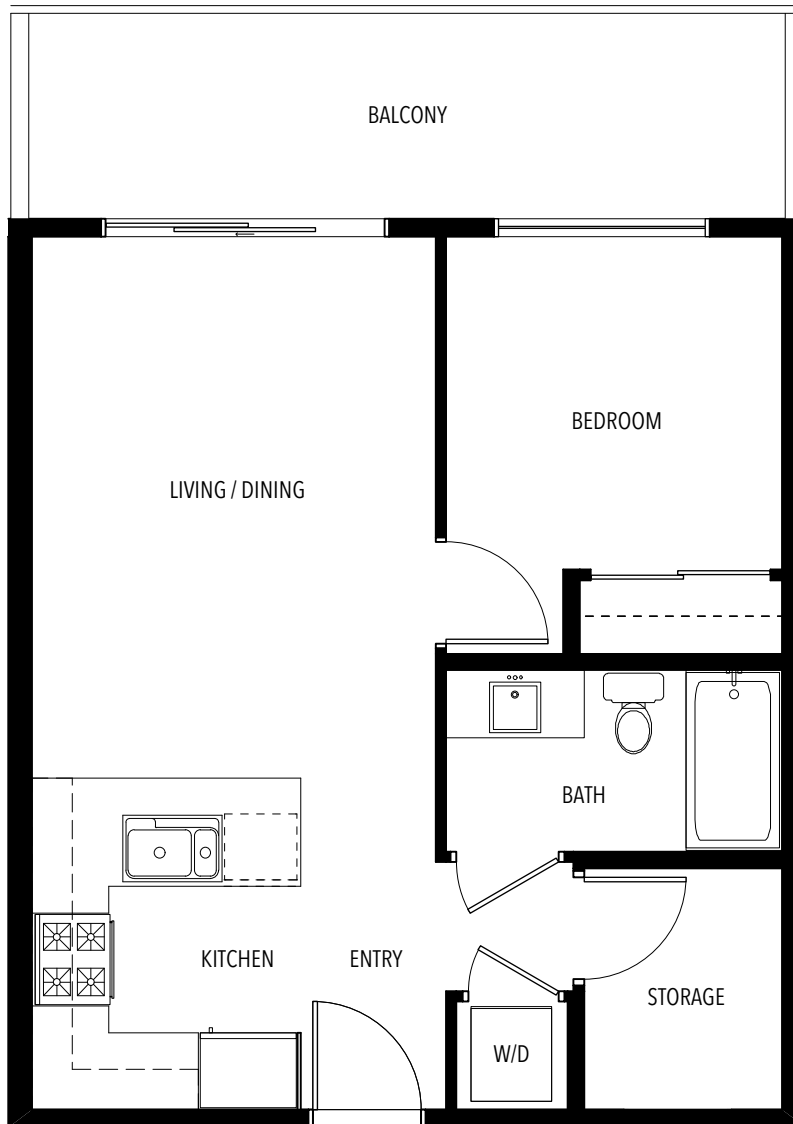

# UNIT A2

1 BEDROOM

LIVING 543 SF

EXTERIOR 40 - 199 SF

388

KASLO

EAST VILLAGE RENTAL APARTMENTS

\*Layouts, sizes and specifications are approximate only and subject to change without notice. E.&O.E.

# UNIT A3

1 BEDROOM

LIVING 568 SF

EXTERIOR 38 - 47 SF

388

KASLO

EAST VILLAGE RENTAL APARTMENTS

\*Layouts, sizes and specifications are approximate only and subject to change without notice. E.&O.E.

# UNIT A5

1 BEDROOM

LIVING 645 SF

EXTERIOR 73 - 82 SF

388

KASLO

EAST VILLAGE RENTAL APARTMENTS

\*Layouts, sizes and specifications are approximate only and subject to change without notice. E.&O.E.