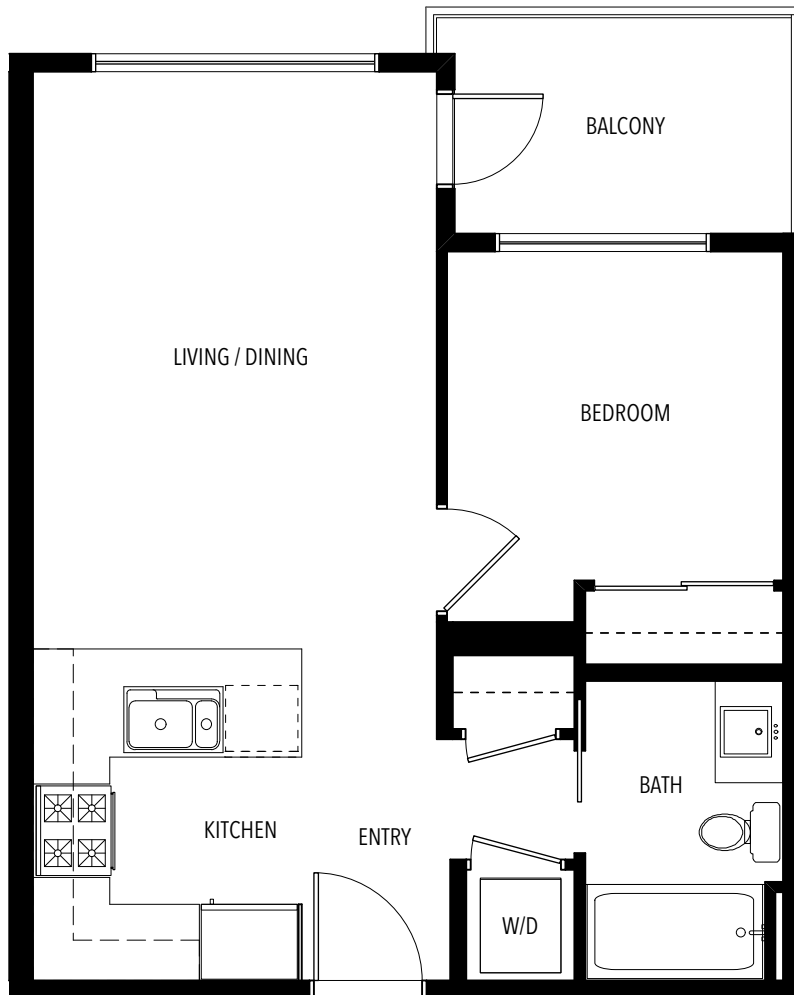

# UNIT A9

1 BEDROOM

LIVING 517 SF

EXTERIOR 48 - 57 SF

388

KASLO

EAST VILLAGE RENTAL APARTMENTS

\*Layouts, sizes and specifications are approximate only and subject to change without notice. E.&O.E.

LEVELS 2-4

LEVEL 5