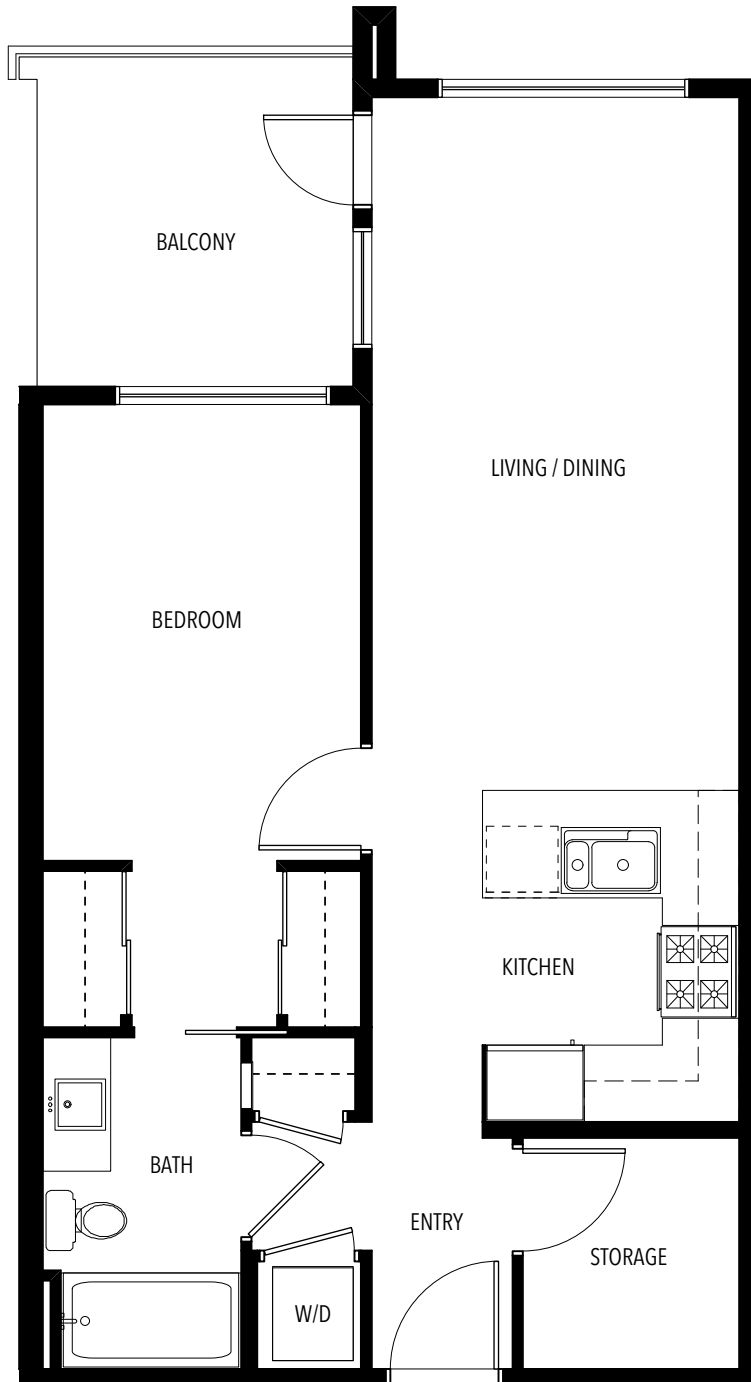

# UNIT A5

1 BEDROOM

LIVING 645 SF

EXTERIOR 73 - 82 SF

388

KASLO

EAST VILLAGE RENTAL APARTMENTS

\*Layouts, sizes and specifications are approximate only and subject to change without notice. E.&O.E.

# UNIT A6

1 BEDROOM  
LIVING 636 SF  
EXTERIOR 65 - 259 SF

388

KASLO

EAST VILLAGE RENTAL APARTMENTS

\*Layouts, sizes and specifications are approximate only and subject to change without notice. E.&O.E.

LEVELS 2-4