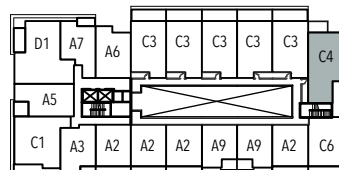

# UNIT C4

2 BEDROOM  
 LIVING 848 SF  
 EXTERIOR 73 - 130 SF

388

KASLO

EAST VILLAGE RENTAL APARTMENTS

\*Layouts, sizes and specifications are approximate only and subject to change without notice. E.&O.E.

LEVELS 2-4

LEVEL 5

LEVEL 6