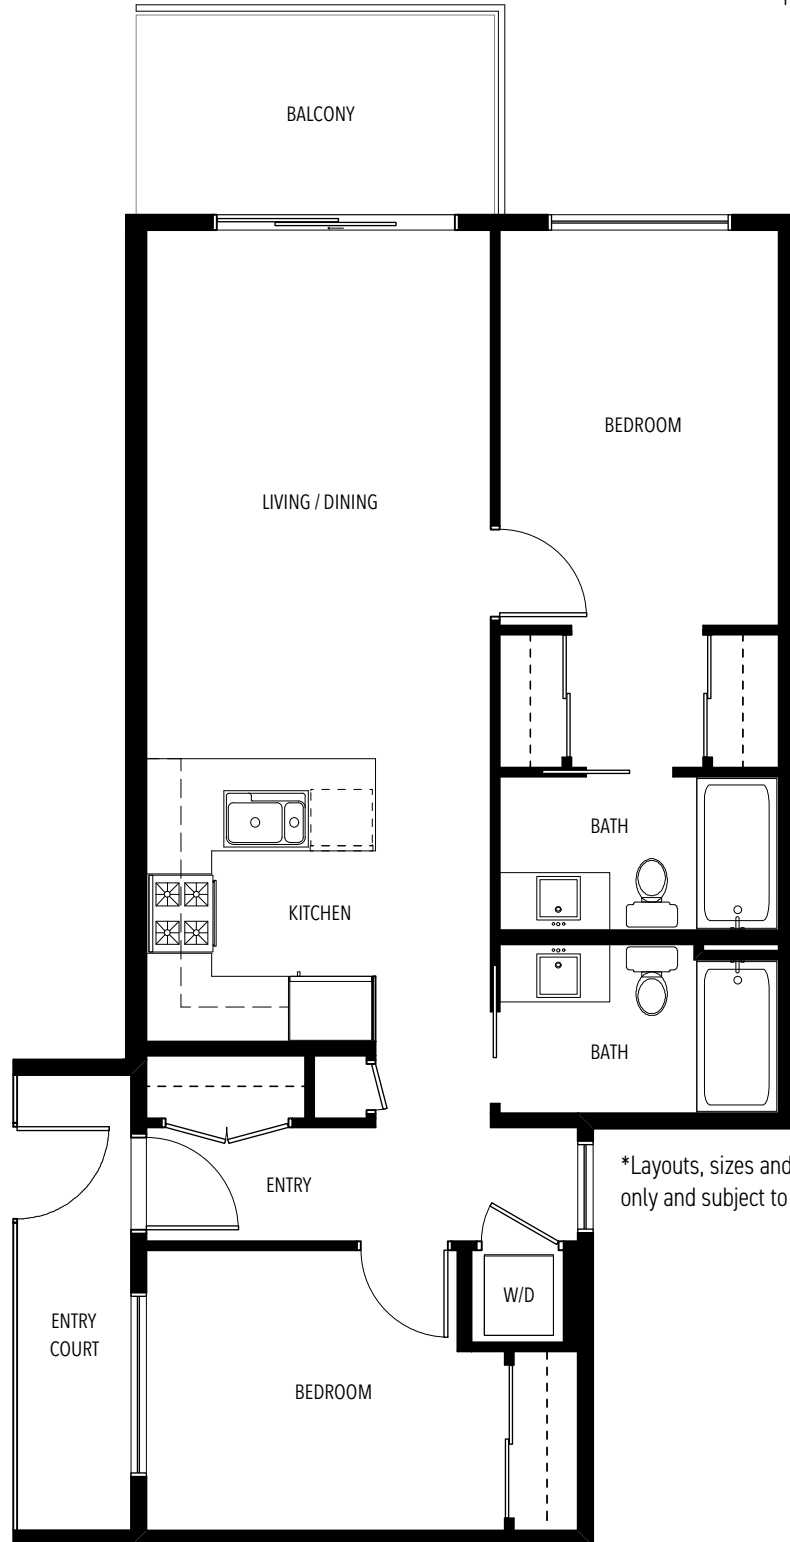

# UNIT C1

2 BEDROOM  
 LIVING 882 SF  
 EXTERIOR 86 - 163 SF

388

KASLO

EAST VILLAGE RENTAL APARTMENTS

\*Layouts, sizes and specifications are approximate only and subject to change without notice. E.&O.E.

LEVELS 2-4

LEVEL 5

# UNIT C4

2 BEDROOM  
 LIVING 848 SF  
 EXTERIOR 73 - 130 SF

388

KASLO

EAST VILLAGE RENTAL APARTMENTS

\*Layouts, sizes and specifications are approximate only and subject to change without notice. E.&O.E.

LEVELS 2-4

LEVEL 5

LEVEL 6