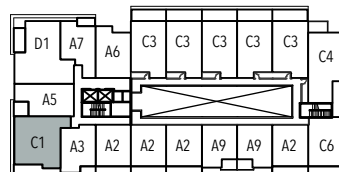

# UNIT C1

2 BEDROOM  
 LIVING 882 SF  
 EXTERIOR 86 - 163 SF

388

KASLO

EAST VILLAGE RENTAL APARTMENTS

\*Layouts, sizes and specifications are approximate only and subject to change without notice. E.&O.E.

LEVELS 2-4

LEVEL 5

# UNIT C4

2 BEDROOM  
 LIVING 848 SF  
 EXTERIOR 73 - 130 SF

388

KASLO

EAST VILLAGE RENTAL APARTMENTS

\*Layouts, sizes and specifications are approximate only and subject to change without notice. E.&O.E.

LEVELS 2-4