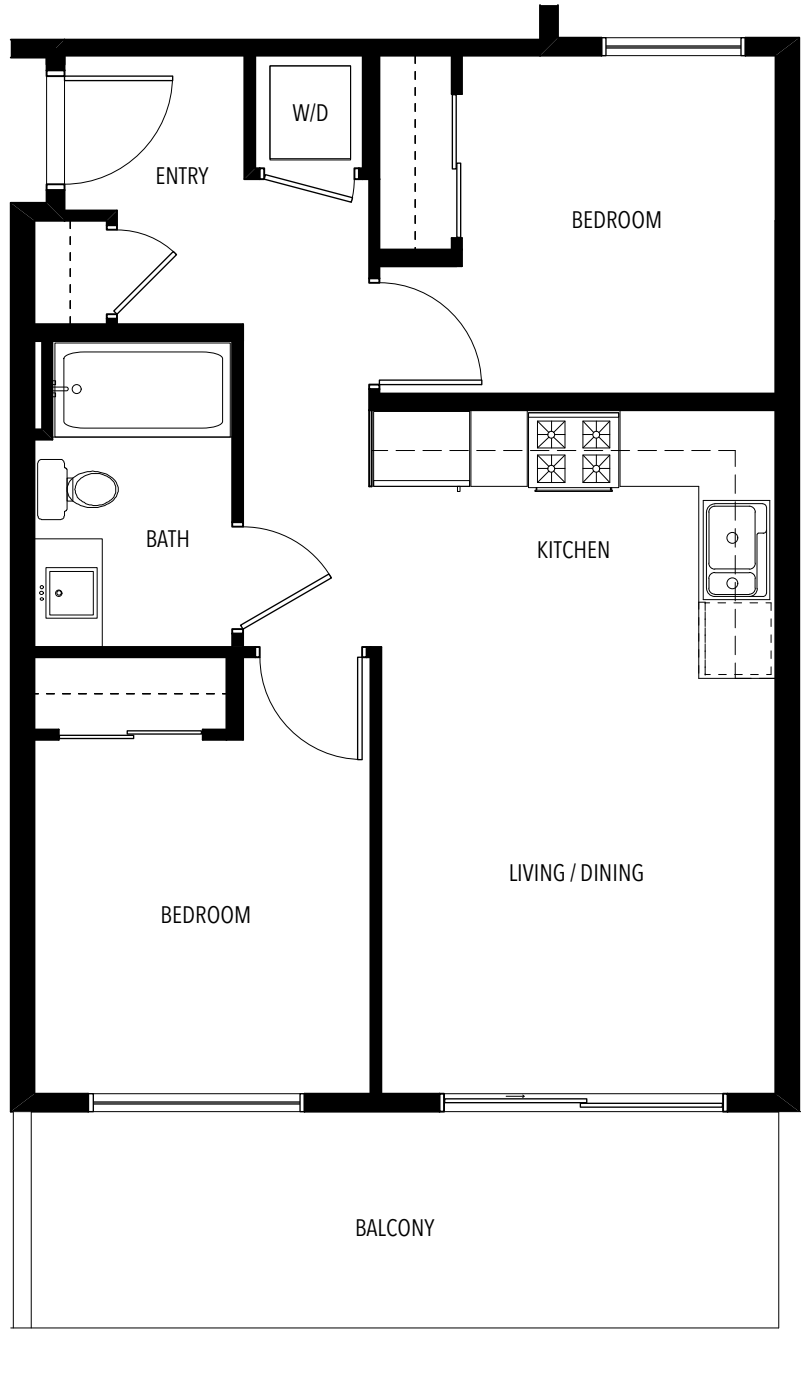

UNIT C6

JR 2 BEDROOM, 1 BATH

LIVING 661 SF

EXTERIOR 40 - 127 SF

388

KASLO

EAST VILLAGE RENTAL APARTMENTS

LEVEL 5

LEVEL 6

*Layouts, sizes and specifications are approximate only and subject to change without notice. E.&O.E.