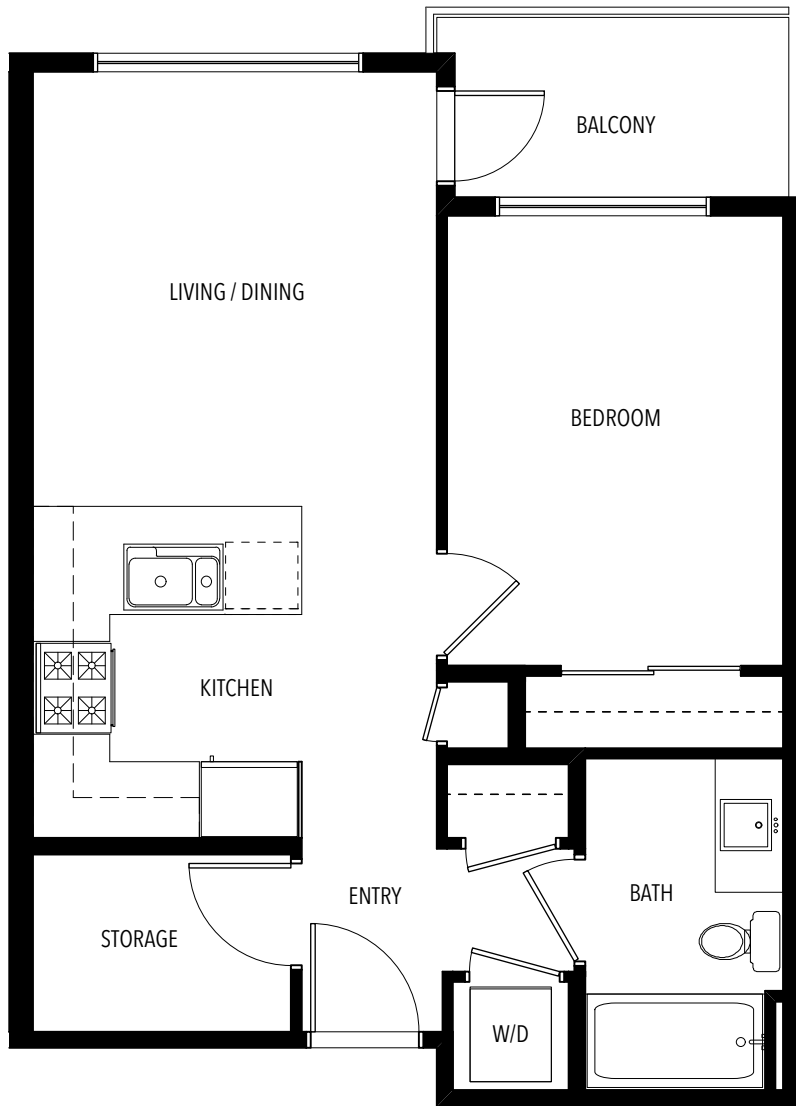

UNIT A3

1 BEDROOM

LIVING 568 SF

EXTERIOR 38 - 47 SF

388

KASLO

EAST VILLAGE RENTAL APARTMENTS