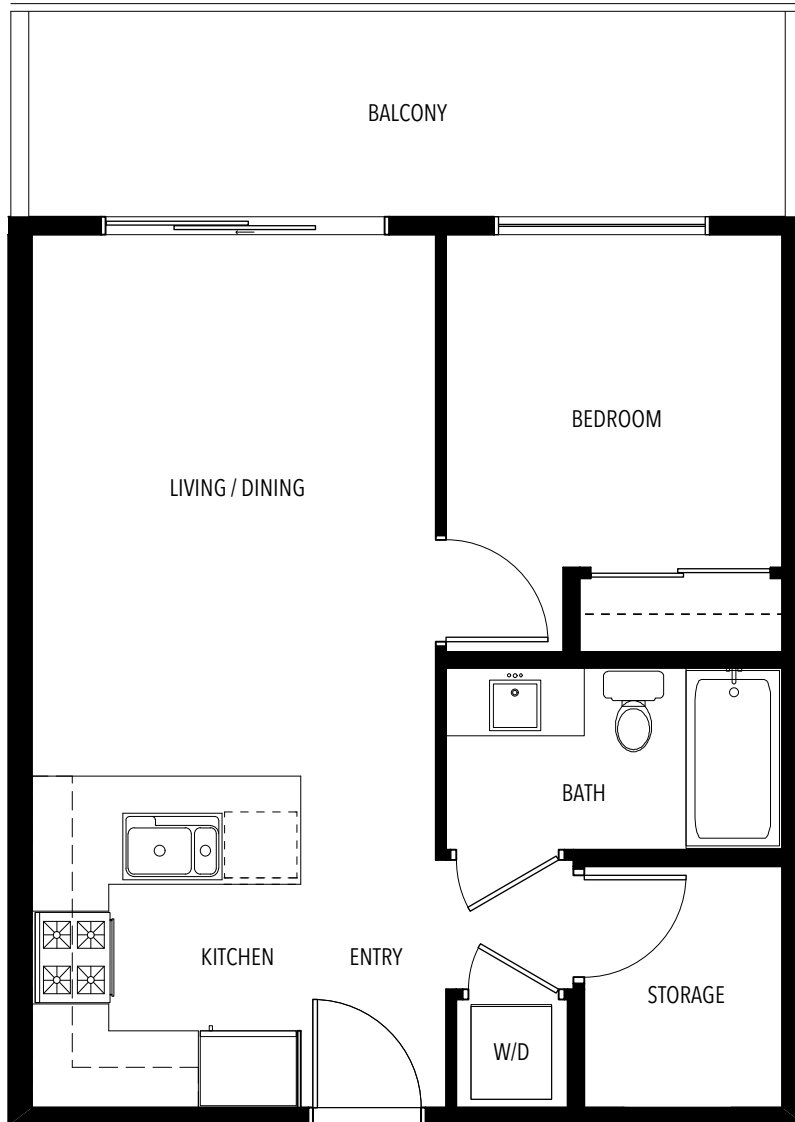

UNIT A2

1 BEDROOM

LIVING 543 SF

EXTERIOR 40 - 199 SF

388

KASLO

EAST VILLAGE RENTAL APARTMENTS

*Layouts, sizes and specifications are approximate only and subject to change without notice. E.&O.E.

LEVEL 5

LEVEL 6

UNIT A3

1 BEDROOM

LIVING 568 SF

EXTERIOR 38 - 47 SF

388

KASLO

EXTERIOR 142 SF

388

KASLO

EAST VILLAGE RENTAL APARTMENTS

*Layouts, sizes and specifications are approximate only and subject to change without notice. E.&O.E.

LEVEL 6

UNIT A10

1 BEDROOM

LIVING 529 SF

EXTERIOR 245 SF

388

KASLO

EAST VILLAGE RENTAL APARTMENTS

*Layouts, sizes and specifications are approximate only and subject to change without notice. E.&O.E.

LEVEL 6