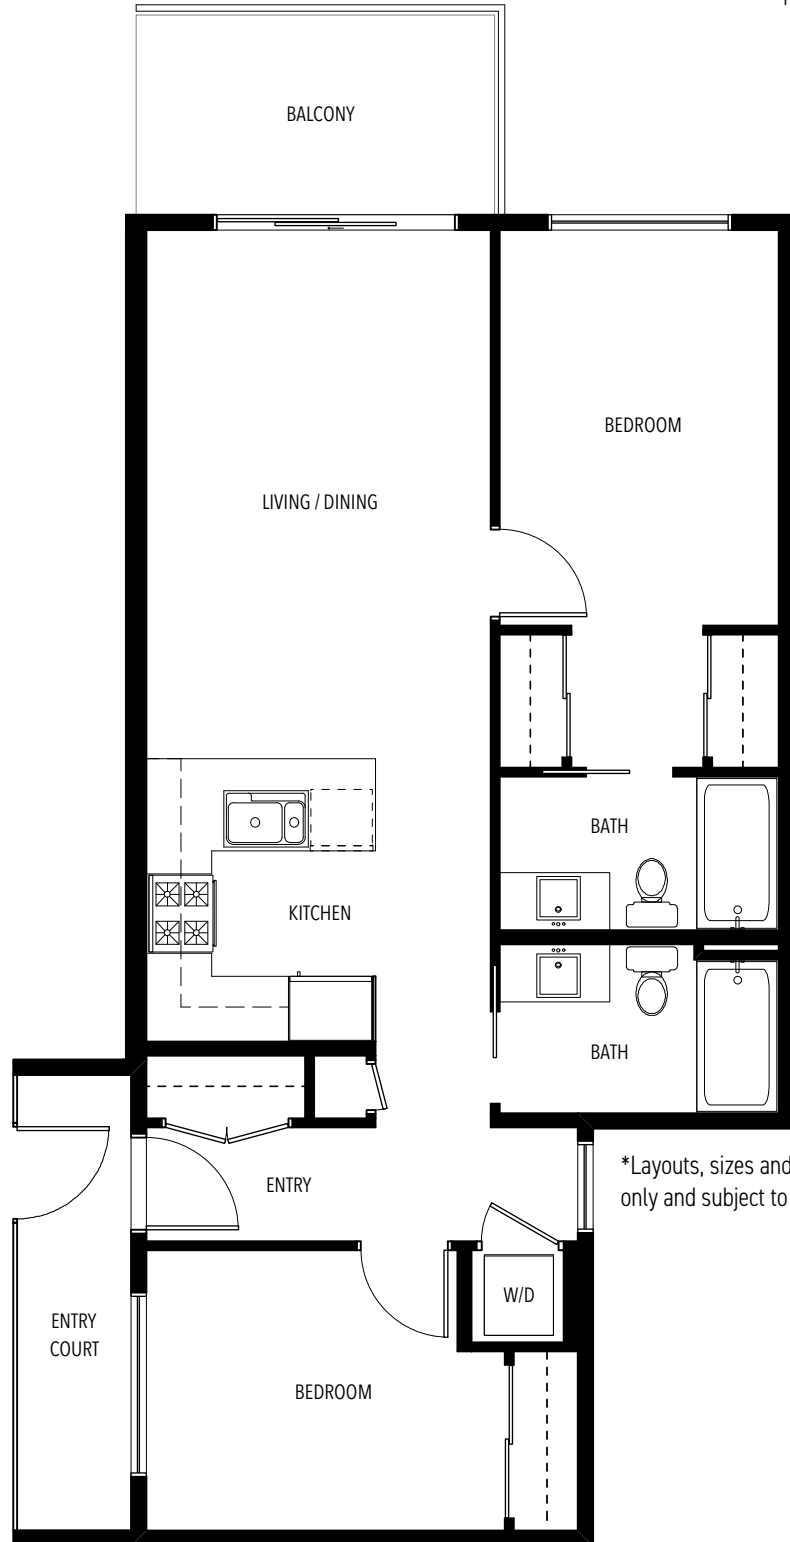

# UNIT C4

2 BEDROOM  
 LIVING 848 SF  
 EXTERIOR 73 - 130 SF

388

KASLO

EAST VILLAGE RENTAL APARTMENTS

\*Layouts, sizes and specifications are approximate only and subject to change without notice. E.&O.E.

LEVELS 2-4

LEVEL 5

LEVEL 6