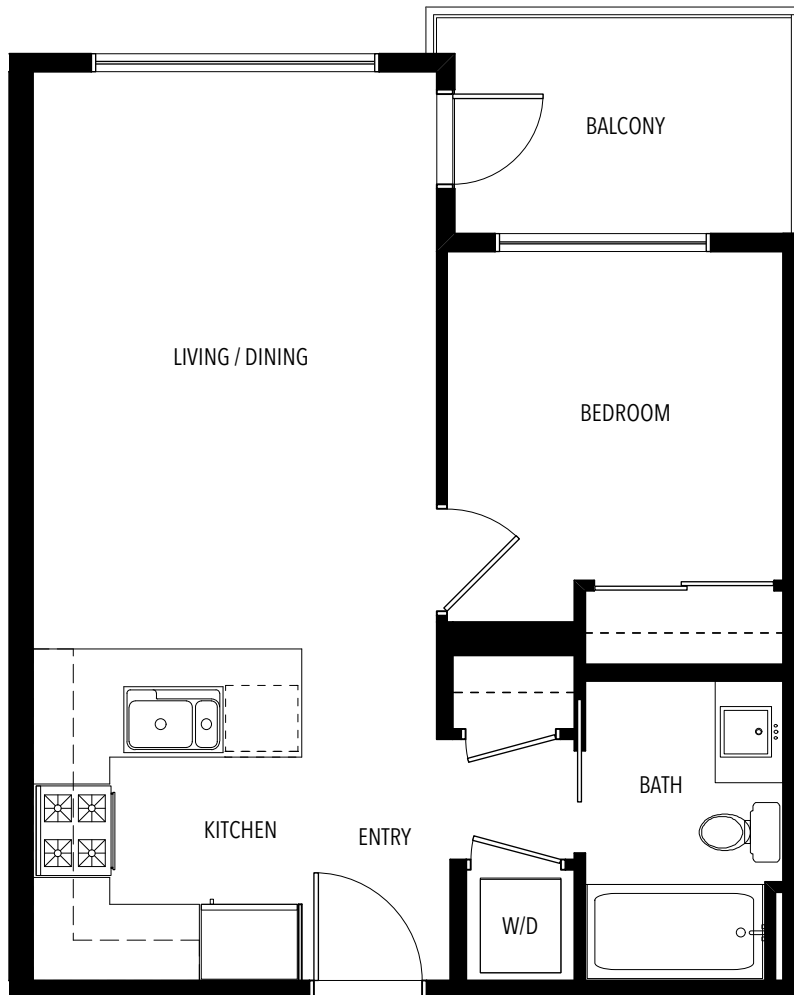

# UNIT A9

1 BEDROOM

LIVING 517 SF

EXTERIOR 48 - 57 SF

388

KASLO

EAST VILLAGE RENTAL APARTMENTS

\*Layouts, sizes and specifications are approximate only and subject to change without notice. E.&O.E.

# UNIT A11

1 BEDROOM

LIVING 588 SF

EXTERIOR 207 SF

388

KASLO

EAST VILLAGE RENTAL APARTMENTS

\*Layouts, sizes and specifications are approximate only and subject to change without notice. E.&O.E.