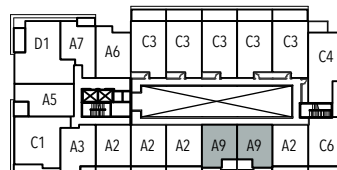

UNIT A9

1 BEDROOM

LIVING 517 SF

EXTERIOR 48 - 57 SF

388

KASLO

EAST VILLAGE RENTAL APARTMENTS

*Layouts, sizes and specifications are approximate only and subject to change without notice. E.&O.E.

LEVEL 5