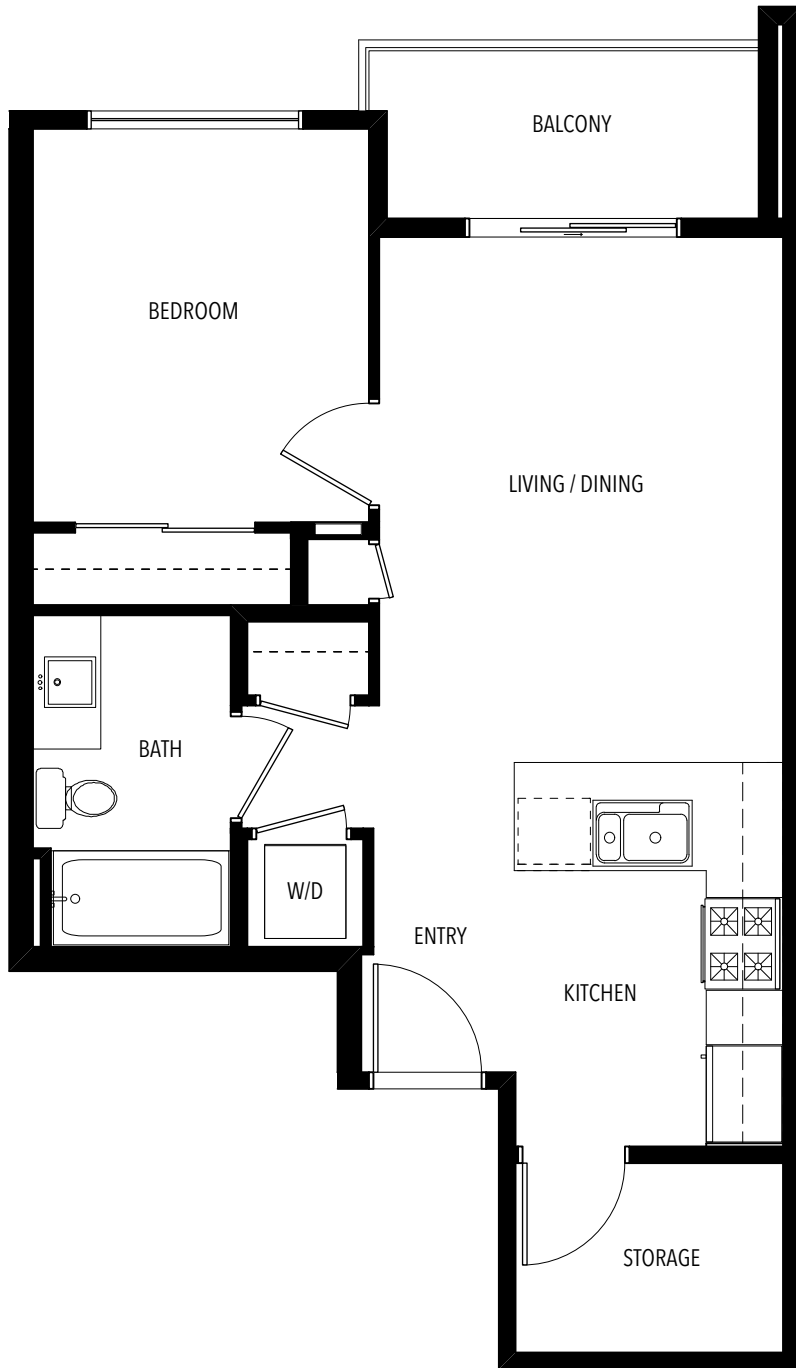

# UNIT A3

1 BEDROOM

LIVING 568 SF

EXTERIOR 38 - 47 SF

388

KASLO

EAST VILLAGE RENTAL APARTMENTS

\*Layouts, sizes and specifications are approximate only and subject to change without notice. E.&O.E.

LEVELS 2-4

LEVEL 5

LEVEL 6

# UNIT A7

1 BEDROOM  
LIVING 577 SF  
EXTERIOR 49 - 175 SF

388

KASLO

EAST VILLAGE RENTAL APARTMENTS

\*Layouts, sizes and specifications are approximate only and subject to change without notice. E.&O.E.

LEVELS 2-4

# UNIT A9

1 BEDROOM

LIVING 517 SF

EXTERIOR 48 - 57 SF

388

KASLO

EAST VILLAGE RENTAL APARTMENTS

\*Layouts, sizes and specifications are approximate only and subject to change without notice. E.&O.E.