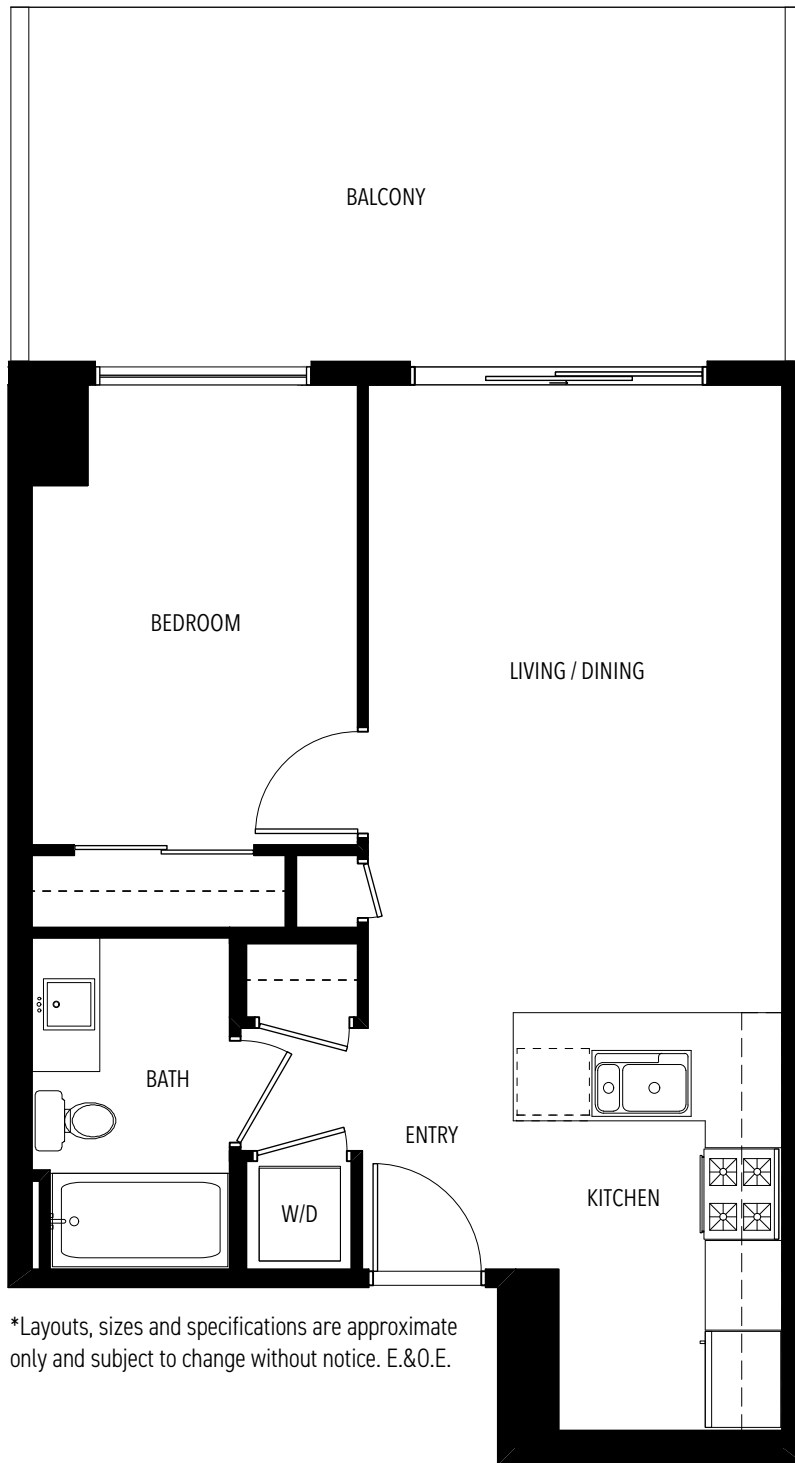

# UNIT A11

1 BEDROOM

LIVING 588 SF

EXTERIOR 207 SF

388

KASLO

EAST VILLAGE RENTAL APARTMENTS

\*Layouts, sizes and specifications are approximate only and subject to change without notice. E.&O.E.

LEVEL 1