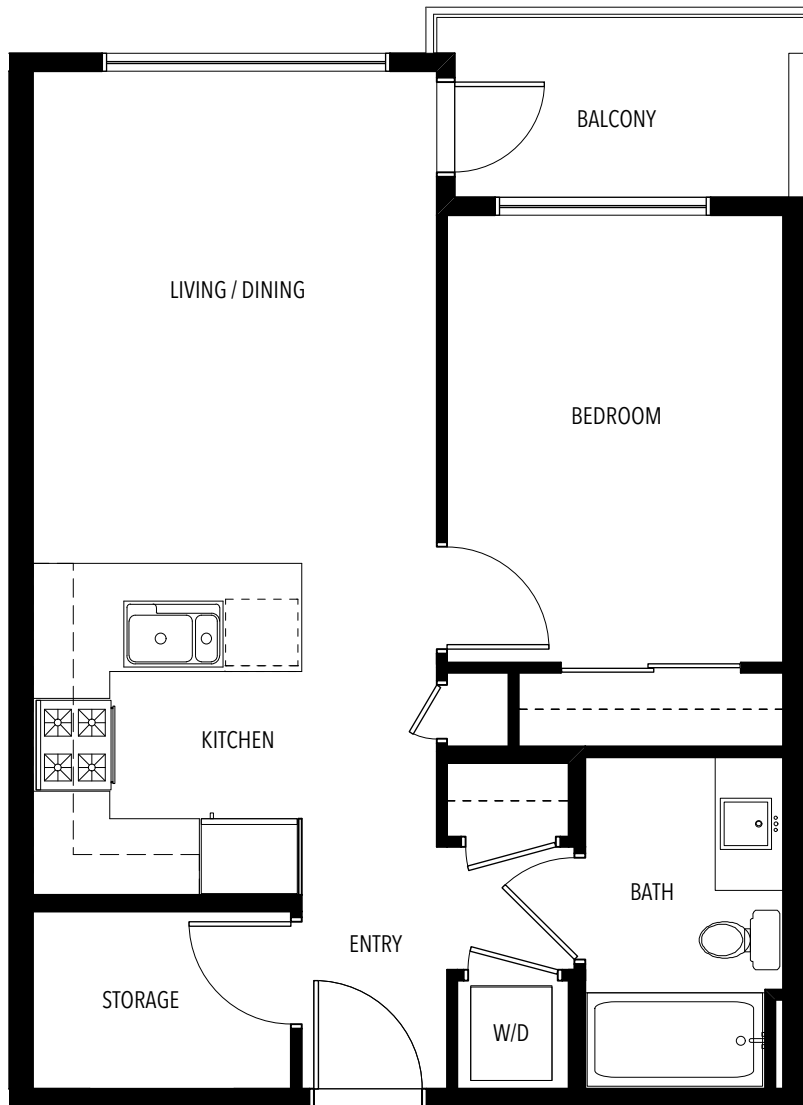

# UNIT A1

1 BEDROOM

LIVING 592 SF

EXTERIOR 38 - 47 SF

388

KASLO

EAST VILLAGE RENTAL APARTMENTS

\*Layouts, sizes and specifications are approximate only and subject to change without notice. E.&O.E.

# UNIT A3

1 BEDROOM

LIVING 568 SF

EXTERIOR 38 - 47 SF

388

KASLO

EAST VILLAGE RENTAL APARTMENTS

\*Layouts, sizes and specifications are approximate only and subject to change without notice. E.&O.E.

# UNIT A7

1 BEDROOM  
LIVING 577 SF  
EXTERIOR 49 - 175 SF

388

KASLO

EAST VILLAGE RENTAL APARTMENTS

\*Layouts, sizes and specifications are approximate only and subject to change without notice. E.&O.E.

LEVELS 2-4