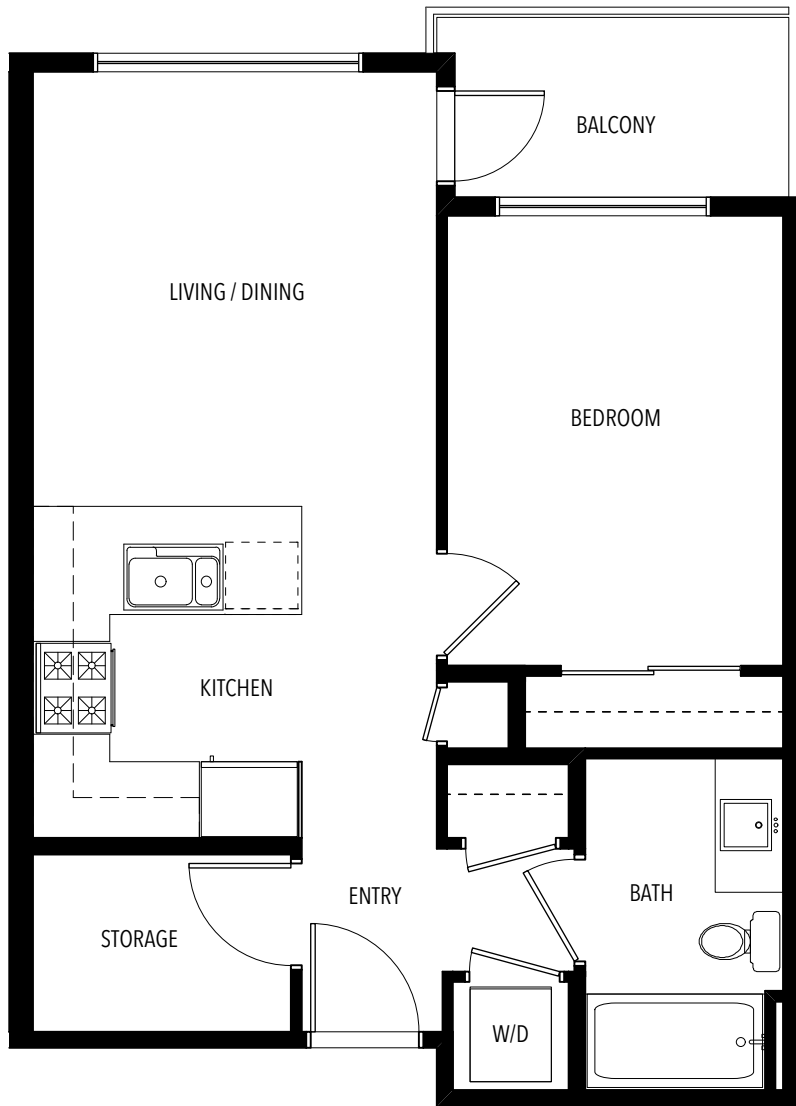

# UNIT A1

1 BEDROOM

LIVING 592 SF

EXTERIOR 38 - 47 SF

388

KASLO

EAST VILLAGE RENTAL APARTMENTS

\*Layouts, sizes and specifications are approximate only and subject to change without notice. E.&O.E.

# UNIT A3

1 BEDROOM

LIVING 568 SF

EXTERIOR 38 - 47 SF

388

KASLO

EAST VILLAGE RENTAL APARTMENTS

\*Layouts, sizes and specifications are approximate only and subject to change without notice. E.&O.E.

# UNIT A7

1 BEDROOM  
LIVING 577 SF  
EXTERIOR 49 - 175 SF

388

KASLO

EAST VILLAGE RENTAL APARTMENTS

\*Layouts, sizes and specifications are approximate only and subject to change without notice. E.&O.E.

LEVELS 2-4